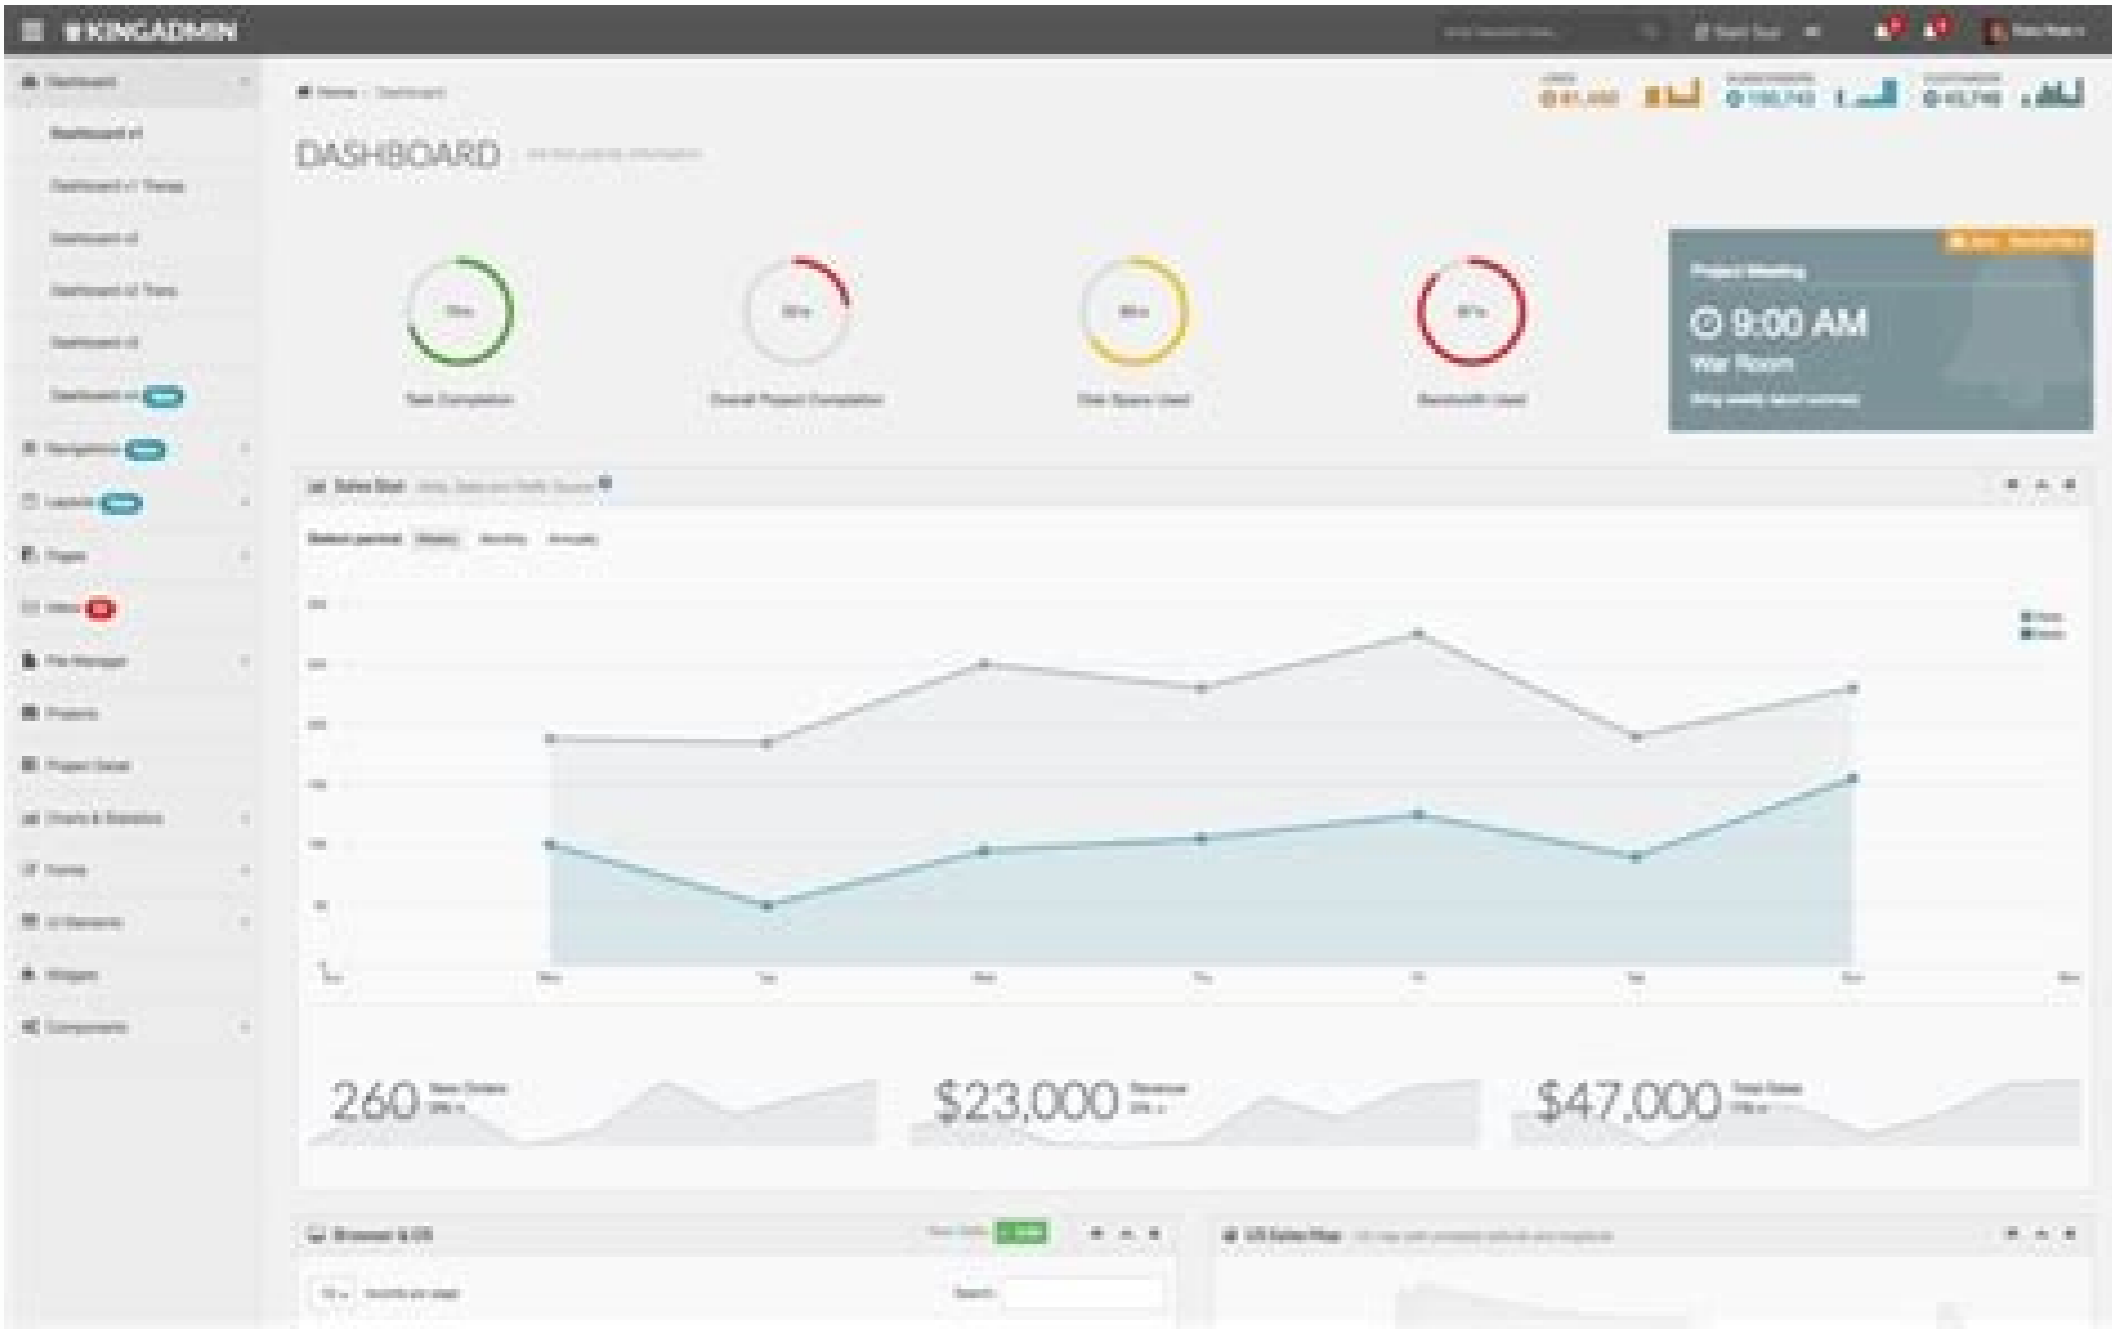

POST Method

- o The POST method is used to collect values from a form.
- o The POST method has no limits on the amount of information to send because URL lengths are unlimited.
- o The POST method is the not default method for many browsers.
- o In the POST method, the page and the encoded information are not separated by the question mark (?) sign.
- o In the POST method, the browser doesn't append the data onto the URL.
- o The POST method is secure because information sent from a form with the GET method is invisible to everyone.
- o The POST method can be used to send binary data, like images or Word documents, to the server.
- o In the POST method, the data is sent as standard input.
- o The POST method is slower than the GET method.
- o PHP provides the $_POST associative array to access all the information sent using the GET method.